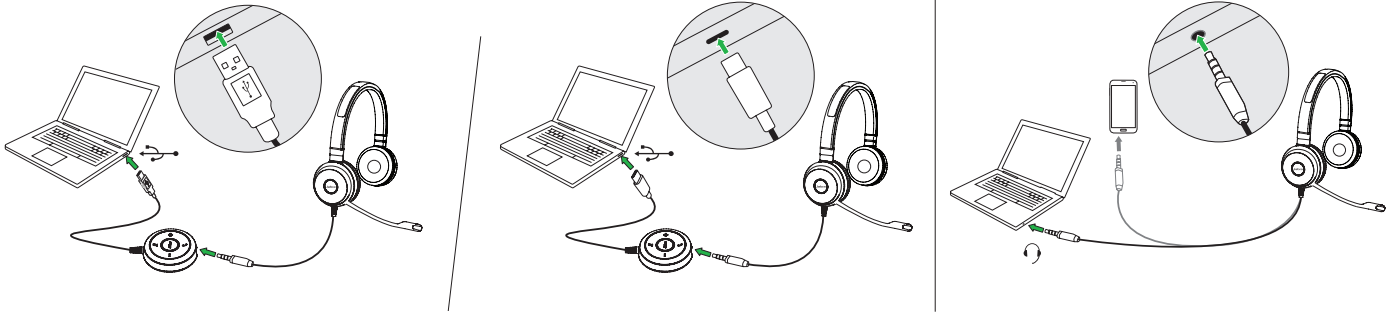

How to use

	Features	Benefits	Jabra Evolve 40
Connectivity	USB or USB-C¹	Plug and Play connectivity to PC	•
	Certification	Skype for Business, Cisco, Avaya and more	•
Audio	Passive noise cancellation	Protects you against high frequency noise just by wearing the headset	•
	Wideband Audio/HD Voice	High quality audio for best possible sound	•
Ease of use	Call management	Intuitive in-line controller for greater call control	•
	Busylight	Integrated busylight acts as a 'do not disturb' signal	•
	Discreet boom arm	Boom arm with magnet that integrates into the headband when not on a call or when on the go	•
Compatibility	For compatibility information go to Jabra.com		

¹USB-C connection is optimized for computers. USB-C connection with a mobile phone or tablet may give reduced performance.