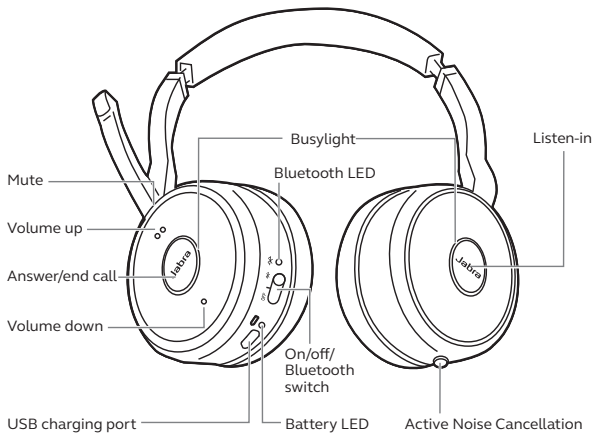

Works with

For compatibility information go to jabra.com

How to connect

PC

The headset and the USB dongle are pre-paired and ready for use.

Smartphone

Switch on Bluetooth pairing and then follow the voice-guided instructions in the headset.

How to use

Listen-in

Listen to your surroundings without taking off your headset.

Active Noise Cancellation

Eliminate unwanted background noise at the touch of a button.

Charging

Use the USB cable or charging stand. The charging stand should be plugged into a powered USB port on your PC, docking station, or wall charger.

It takes approx. 3 hours to fully charge the headset.

	Features	Benefits	Jabra Evolve 75
Connectivity	Jabra Link 370 USB Adapter	Wireless range of up to 100 feet / 30 meters	■
	Dual Bluetooth® connectivity- for PC, smartphone and Tablet	Dual Bluetooth® connectivity to two Bluetooth® devices at the same time	■
	USB cable	Use the headset for calls and music whilst charging at the same time	■
	Full compatibility with UC systems & VoIP clients	Seamless integration and call control with leading UC systems/PC softphones	■
Audio	HiFi Audio	Best-in-class sound performance including HiFi audio streaming	■
	Superior ANC	Eliminate background noise at the touch of a button	■
Ease of use	Rechargeable battery	Up to 15 hours battery life	■
	All day comfort	All-day comfort leather feel ear cushions and an on-the-ear wearing style for all day comfort	■
	Busylight	Integrated busylight on both ear cups acting as a do not disturb signal	■
	Volume controls	Speaker volume up/down on headset	■
	Discreet boomarm	Boom arm can be clipped into the headband when not on calls	■
	Listen-In	Easy to reach button on ear cup to hear announcements without removing the headset	■
Accessories	Charging stand*	Easy charging and docking comes with an optional charging stand to eliminate battery concerns	■