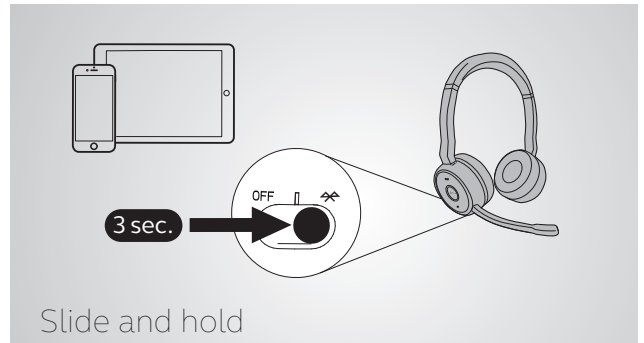

Works with

For compatibility information go to jabra.com

How to connect

PC

The headset and the USB dongle are pre-paired and ready for use.

Smartphone

Switch on Bluetooth pairing and then follow the voice-guided instructions in the headset.

How to use

Listen-in

Listen to your surroundings without taking off your headset.

Active Noise Cancellation

Eliminate unwanted background noise at the touch of a button.

Charging

Use the USB cable or charging stand. The charging stand should be plugged into a powered USB port on your PC, docking station, or wall charger.